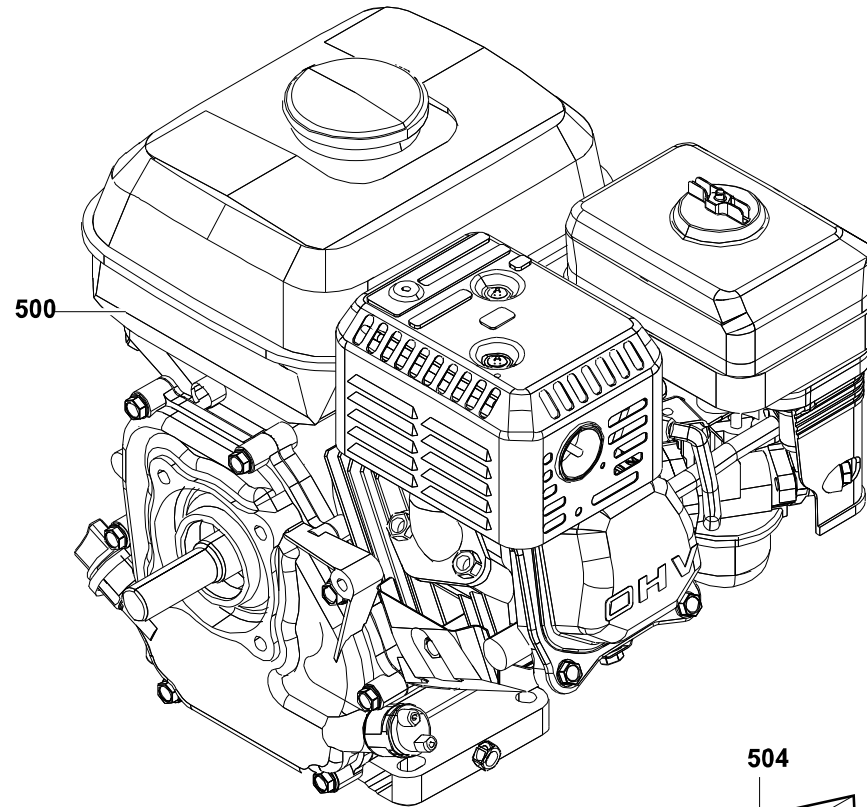

Position	Part Number	Description	Notes
500	▲ EHA130BB33Y	Engine Honda Gx390u1 Vxb9 Air_3000_mech_j609b-_handstart__ver/sp:	Valid for products manufactured from 14/06/2006
	▲ EHA130BB33Z	Engine Honda Gx390k1 Vxb7 Air_3000_mech_j609b-_handstart__ver/sp:	Valid for products manufactured from 06/07/2005 to 14/06/2006
	▲ EHA130BB05Y	Engine Honda Gx390k1 Vxp7 Air_3000_mech_j609b-_handstart__ver/sp:	Valid for products manufactured from 21/11/2003 to 06/07/2005
501	PEH17210-ZE3-505	Air Filter Gx390 Gx270 Ex Ref: Ze3-010	-
502	PEH98079-56846	Spark Plug Bpr6es	-
503	P3KI00299	Kit Pramac Power	-
504	P3KI00007	Maintenance Kit E5000-e8000 Exp.-es8000 Exp Hgw180-hgw210-w170-w210-pw240-pw3000 Gx160	-