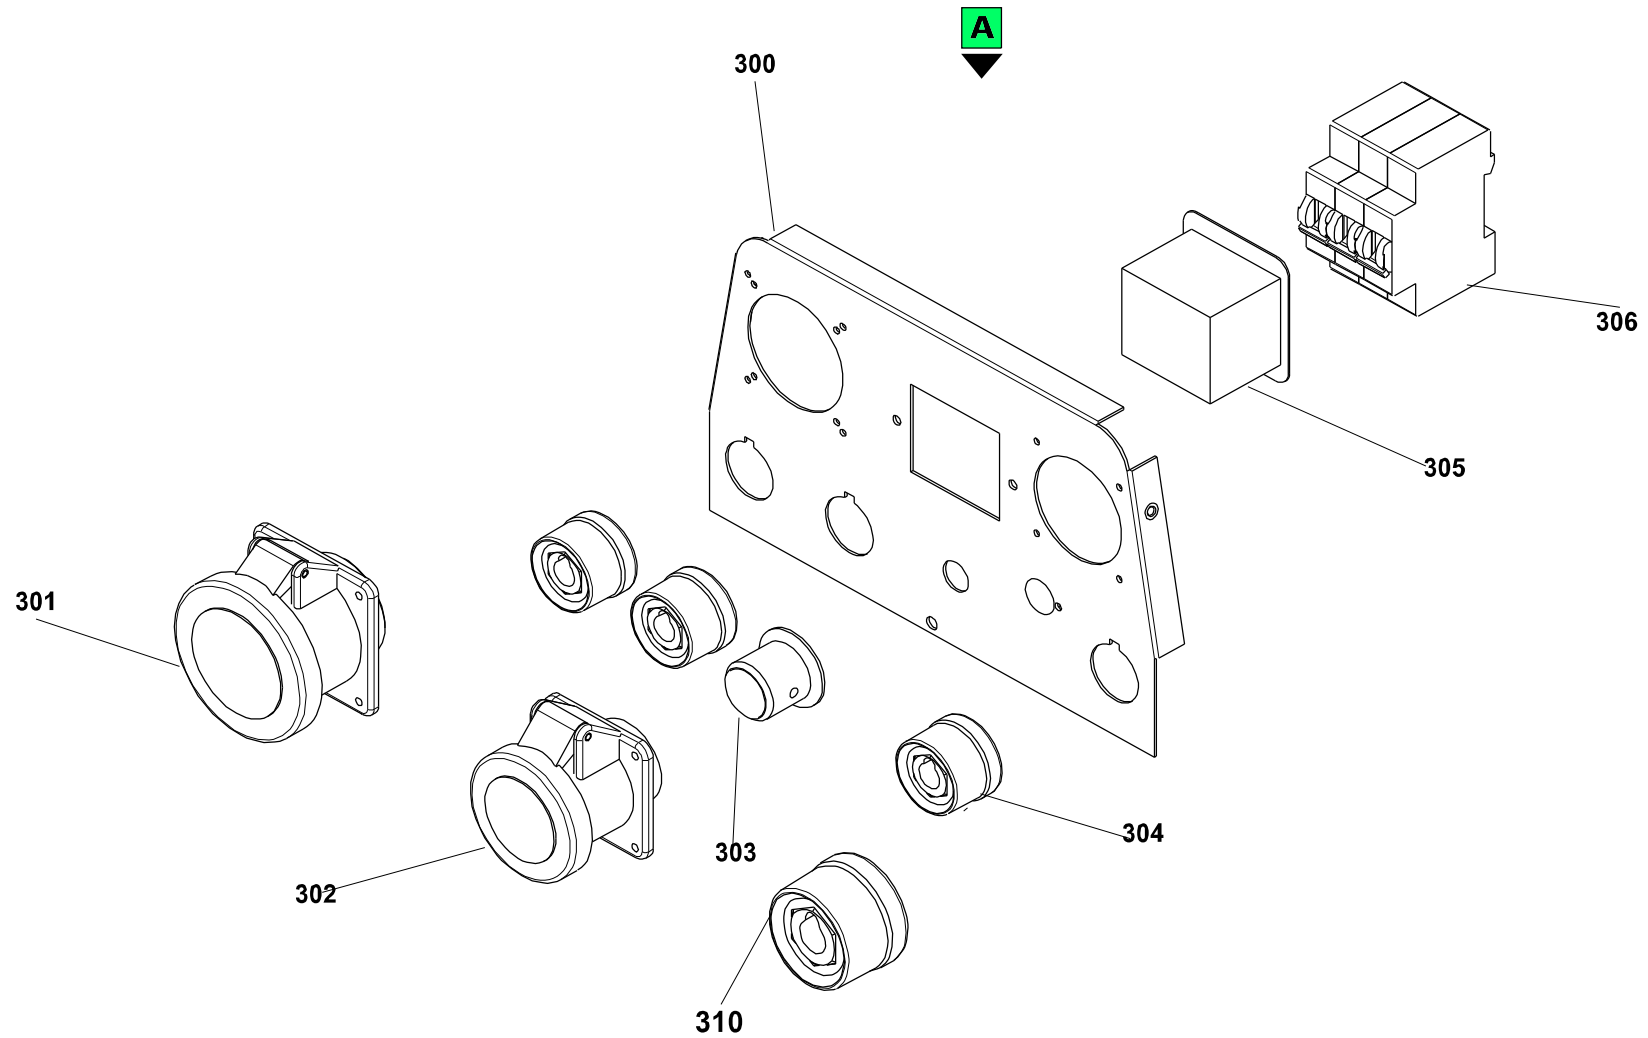

Spare Parts Catalogue

W210-M.STARTER

Power systems | Motorwelders

Valid for machine code: LA200MHI000

Revision: 0 (10/2006)

Copyright 2016 Pramac Group, All Rights Reserved.

Position	Part Number	Description	Notes
100	VA10005001-PRAMACB	Painted Frame W170-w210	-
101	VA10003002-PRAMACB	Coperchio Versione Slitta Painted	-
105	G052112	Cylindric Silent-block Mf-30x30-m8x15-m8-60	-
106	G052121	Cylindric Silent-block Mf-40x30-m8x23-m8-55	-
107	SA40023901	Spacer 6 Mm Nylon Snap-in	-

Position	Part Number	Description	Notes
299	SA10005003	Hand Start Control Panel Mts	-
300	GA8997	Sheet Metal El. Panel Mts	-
301	G071126	Panel Mount Socket 3p+n+t 400v 16a Ip44 Cee	-
302	G071121	Panel Mount Socket 2p+t 230v 16a Ip44 Cee	-
303	S51306	Complete Accelerator Control	-
304	G70145	Female Connector 500 A (60259)	-
305	G070306	Cappuccio P.v.c. Trasparente 3 Moduli	-
306	G075540	Magnetothermic Switch 3p 10+10+16a	-
310	G70146	Male Connector 400 A (60059)	-