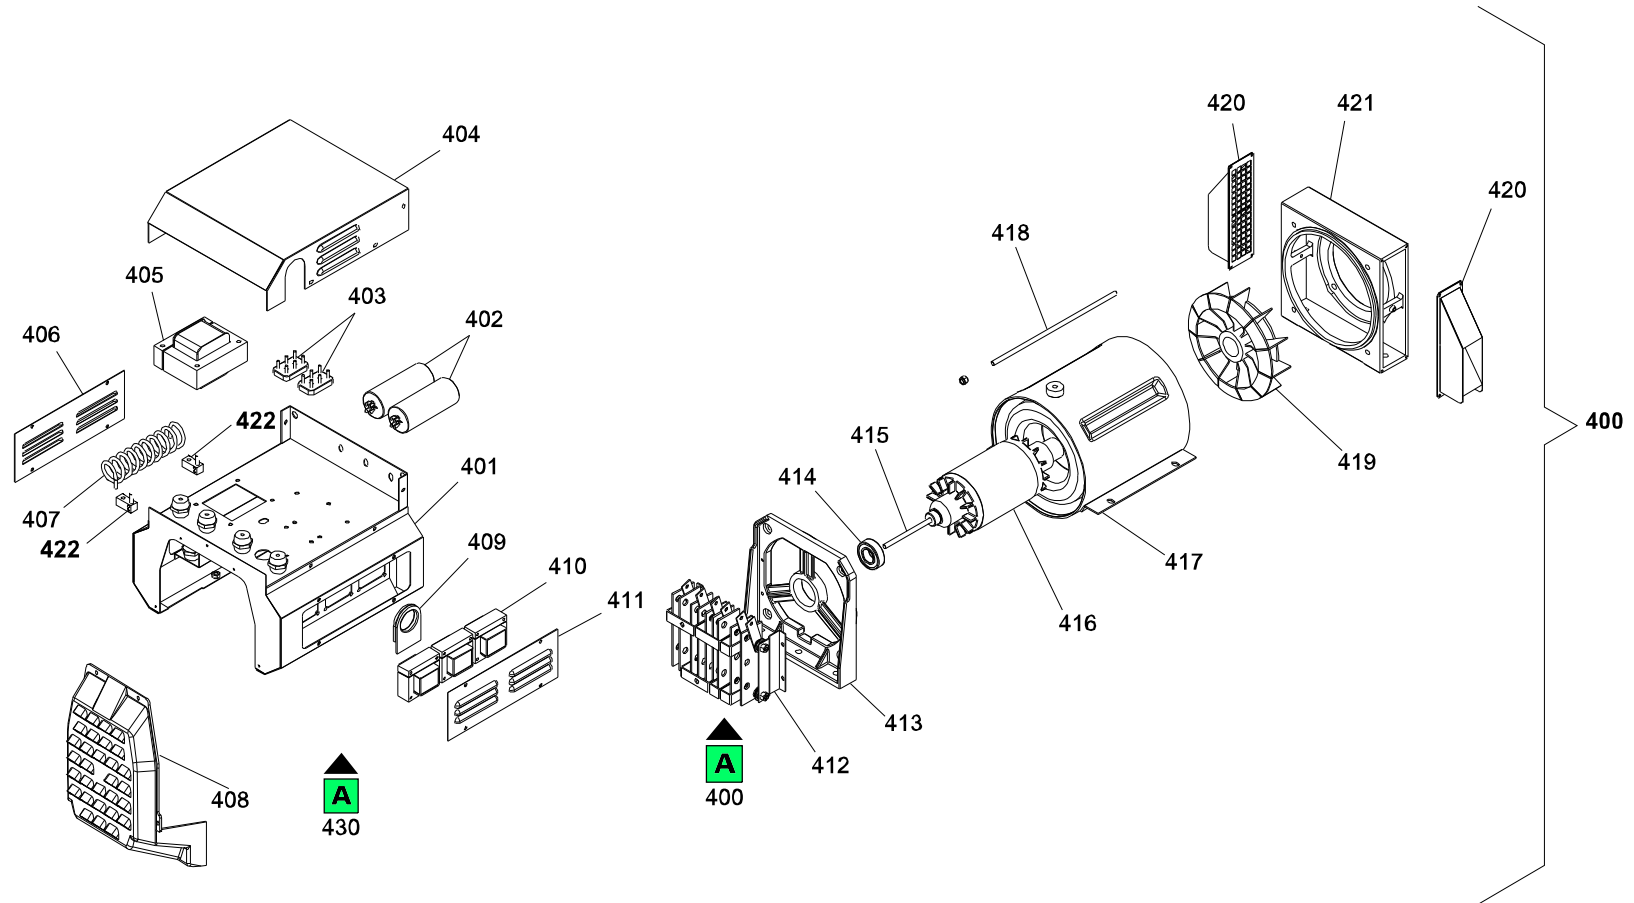

Spare Parts Catalogue

W210-M.STARTER

Power systems | Motorwelders

Valid for machine code: LA200MHI000

Revision: 0 (10/2006)

Copyright 2016 Pramac Group, All Rights Reserved.

Position	Part Number	Description	Notes
100	VA10005001-PRAMACB	Painted Frame W170-w210	-
101	VA10003002-PRAMACB	Coperchio Versione Slitta Painted	-
105	G052112	Cylindric Silent-block Mf-30x30-m8x15-m8-60	-
106	G052121	Cylindric Silent-block Mf-40x30-m8x23-m8-55	-
107	SA40023901	Spacer 6 Mm Nylon Snap-in	-

Position	Part Number	Description	Notes
299	SA10005003	Hand Start Control Panel Mts	-
300	GA8997	Sheet Metal El. Panel Mts	-
301	G071126	Panel Mount Socket 3p+n+t 400v 16a Ip44 Cee	-
302	G071121	Panel Mount Socket 2p+t 230v 16a Ip44 Cee	-
303	S51306	Complete Accelerator Control	-
304	G70145	Female Connector 500 A (60259)	-
305	G070306	Cappuccio P.v.c. Trasparente 3 Moduli	-
306	G075540	Magnetothermic Switch 3p 10+10+16a	-
310	G70146	Male Connector 400 A (60059)	-