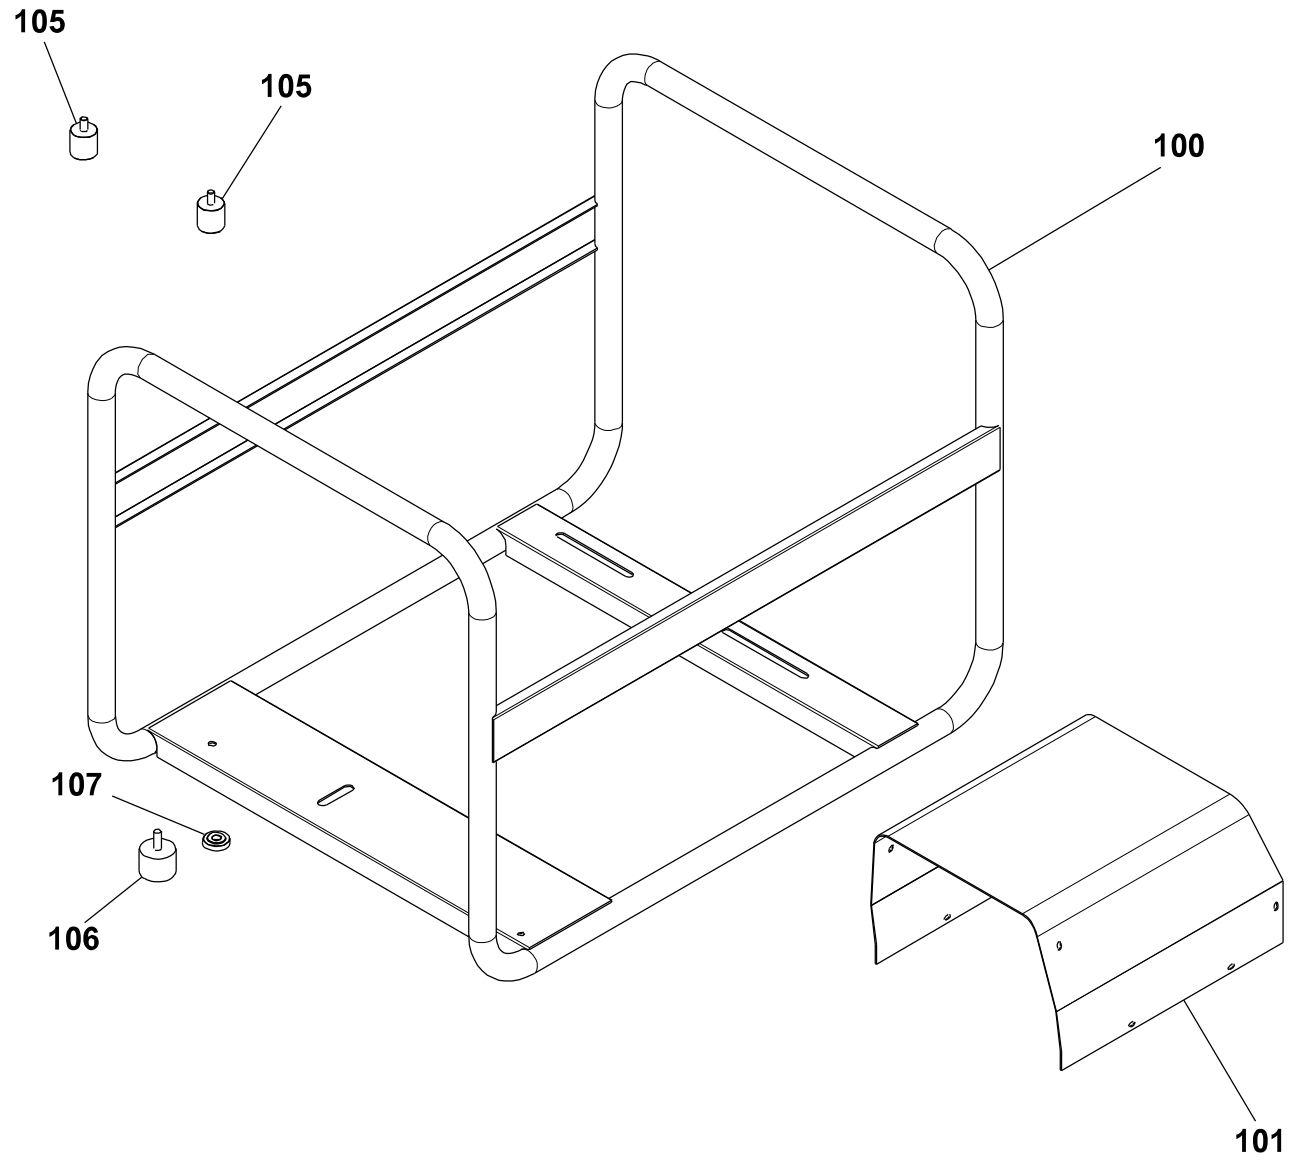

Spare Parts Catalogue

W210-M.STARTER

Power systems | Motorwelders

Valid for machine code: LA200MHI000

Revision: 0 (10/2006)

Copyright 2016 Pramac Group, All Rights Reserved.

Position	Part Number	Description	Notes
100	VA10005001-PRAMACB	Painted Frame W170-w210	-
101	VA10003002-PRAMACB	Coperchio Versione Slitta Painted	-
105	G052112	Cylindric Silent-block Mf-30x30-m8x15-m8-60	-
106	G052121	Cylindric Silent-block Mf-40x30-m8x23-m8-55	-
107	SA40023901	Spacer 6 Mm Nylon Snap-in	-

Position	Part Number	Description	Notes
299	SA10005003	Hand Start Control Panel Mts	-
300	GA8997	Sheet Metal El. Panel Mts	-
301	G071126	Panel Mount Socket 3p+n+t 400v 16a Ip44 Cee	-
302	G071121	Panel Mount Socket 2p+t 230v 16a Ip44 Cee	-
303	S51306	Complete Accelerator Control	-
304	G70145	Female Connector 500 A (60259)	-
305	G070306	Cappuccio P.v.c. Trasparente 3 Moduli	-
306	G075540	Magnetothermic Switch 3p 10+10+16a	-
310	G70146	Male Connector 400 A (60059)	-