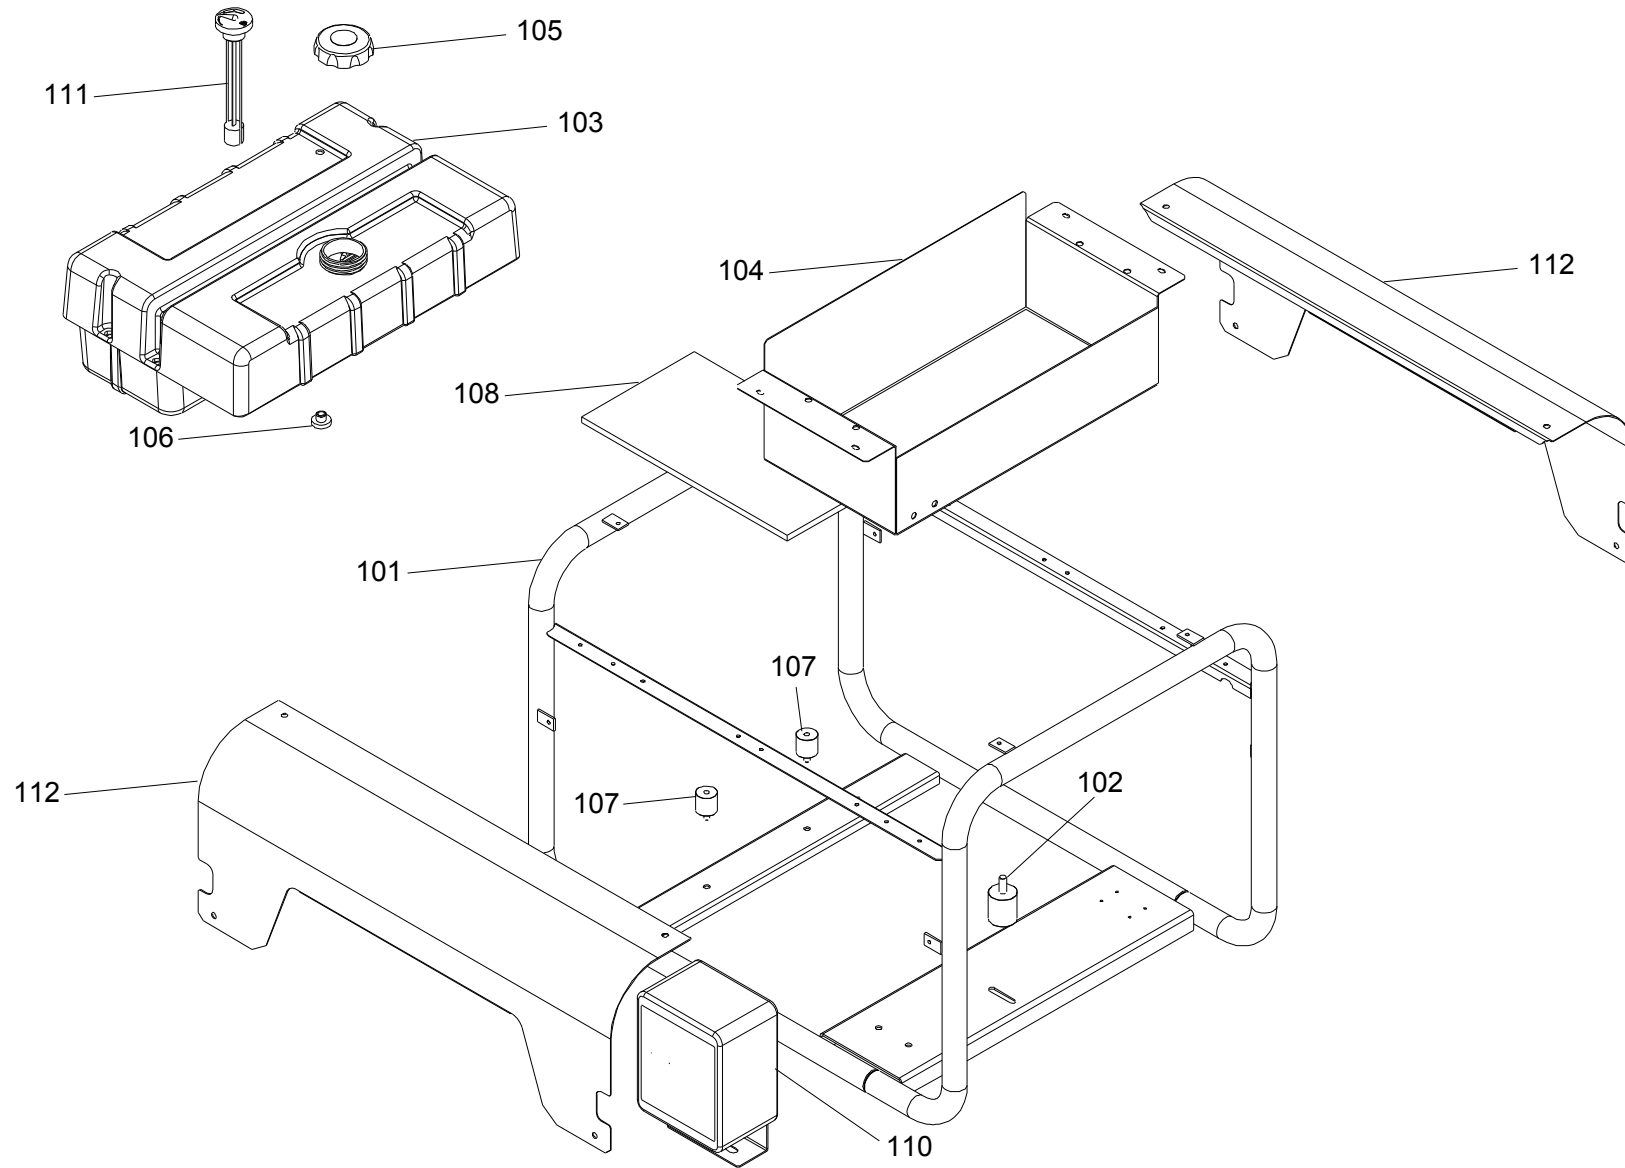

# ES8000+AVR+HVT

Power systems | Generating sets

Valid for machine code: PE612SHI00U

Revision: 0 (11/2015)

Copyright 2016 Pramac Group, All Rights Reserved.

Position	Part Number	Description	Notes
101	VA40020027-9005B	Frame New Es8000 Hvt Painted	-
102	G052116	Cylindric Silent-block Mf-40x45-m10x25-m10-45	-
103	SA10002904	Fuel Tank Petrol/diesel 24 Liters	-
104	VA40020023-9005B	Tank Protection Painted Es8000 Hvt	-
105	G080201	Obsolete Use G080215	-
106	G084801	Grommet Valve #10672	-
107	G052112	Cylindric Silent-block Mf-30x30-m8x15-m8-60	-
108	SA40020909	Tempproof Protection For Tank Es8000 Hvt	-
109	G008752	Label Aluminium "viettel Cambodia" 64x39mm	-
110	SA40020927	El. Panel Es8000 Hvt	-
111	G079125	Fuel Gauge Mod. Kelch	-
112	VA9347-PRAMACB	Lateral Hinge Series S5/8000 Painted	-

Position	Part Number	Description	Notes
4	PAN1VGA10003	Fan	-
12	G10405	Bearing 6203 2rs	-
15	PAN3PSM0408SR	Portaspazzole Completo Kr100/sr100	-
16	PAN7COG040202	Manifold Kr100/sr100	-
18	PAN1GGA10017	Copri Collettore Kr100/sr100	-
19	PAN1GGA100113	Ccuffia Aspiraz.aria Pred.x Se-m-t100 1cee 1 Schukouffia Predisposta Se-m-t100	-
20	G071131	Socket Subassembly, Power Supply	-
21	G071129	Panel Mount Socket 2p+t 230v 32a Ip44 Cee	-
24	PAN3FLA10010	Flangia Accoppiamento J609b C22-25,4 Se100	-
25	PAN3SLA10019	-	-
27	PAN3SLA100164	Scudo Posteriore Kr100/sr100	-
30	PAN00011	Cover Se100/k100 1 Shuko + 1 Cee Mf 32 A +disg. 15 A+disg.25 A	-
35	PANKPD25A02	Ponte Raddrizzatore Monofase 15°-200v	-
100	PAN00005	Avr Kvr 0520	-
300	ANS6000EB0ADBZ	Alternator Kr100g 6/115/230/50/3000 J609b - Cover 1 Schuko - 1 Cee 32a 230v + 2 C. Breaker - Ip23 - Avr - Nsm	-