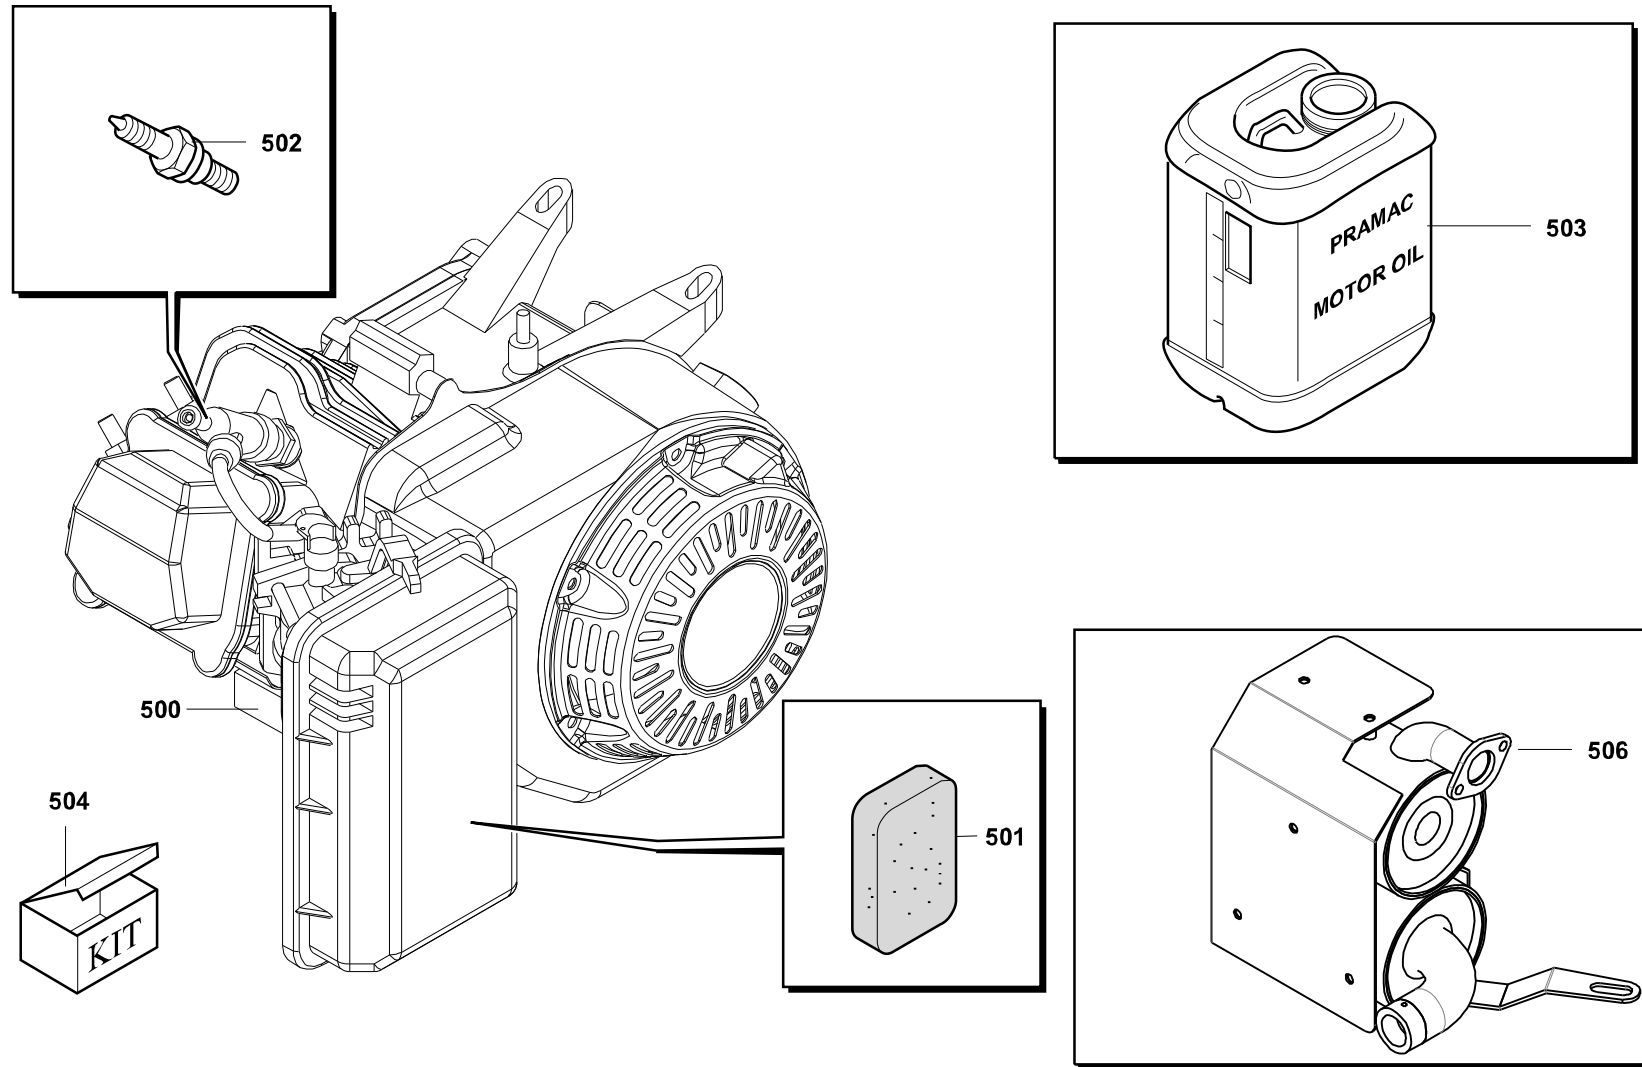

# ES8000+AVR+HVT

Power systems | Generating sets

Valid for machine code: PE612SHI00U

Revision: 0 (11/2015)

Copyright 2016 Pramac Group, All Rights Reserved.

Position	Part Number	Description	Notes
101	VA40020027-9005B	Frame New Es8000 Hvt Painted	-
102	G052116	Cylindric Silent-block Mf-40x45-m10x25-m10-45	-
103	SA10002904	Fuel Tank Petrol/diesel 24 Liters	-
104	VA40020023-9005B	Tank Protection Painted Es8000 Hvt	-
105	G080201	Obsolete Use G080215	-
106	G084801	Grommet Valve #10672	-
107	G052112	Cylindric Silent-block Mf-30x30-m8x15-m8-60	-
108	SA40020909	Tempproof Protection For Tank Es8000 Hvt	-
109	G008752	Label Aluminium "viettel Cambodia" 64x39mm	-
110	SA40020927	El. Panel Es8000 Hvt	-
111	G079125	Fuel Gauge Mod. Kelch	-
112	VA9347-PRAMACB	Lateral Hinge Series S5/8000 Painted	-

Position	Part Number	Description	Notes
4	PAN1VGA10003	Fan	-
12	G10405	Bearing 6203 2rs	-
15	PAN3PSM0408SR	Portaspazzole Completo Kr100/sr100	-
16	PAN7COG040202	Manifold Kr100/sr100	-
18	PAN1GGA10017	Copri Collettore Kr100/sr100	-
19	PAN1GGA100113	Ccuffia Aspiraz.aria Pred.x Se-m-t100 1cee 1 Schukouffia Predisposta Se-m-t100	-
20	G071131	Socket Subassembly, Power Supply	-
21	G071129	Panel Mount Socket 2p+t 230v 32a Ip44 Cee	-
24	PAN3FLA10010	Flangia Accoppiamento J609b C22-25,4 Se100	-
25	PAN3SLA10019	-	-
27	PAN3SLA100164	Scudo Posteriore Kr100/sr100	-
30	PAN00011	Cover Se100/k100 1 Shuko + 1 Cee Mf 32 A +disg. 15 A+disg.25 A	-
35	PANKPD25A02	Ponte Raddrizzatore Monofase 15°-200v	-
100	PAN00005	Avr Kvr 0520	-
300	ANS6000EB0ADBZ	Alternator Kr100g 6/115/230/50/3000 J609b - Cover 1 Schuko - 1 Cee 32a 230v + 2 C. Breaker - Ip23 - Avr - Nsm	-