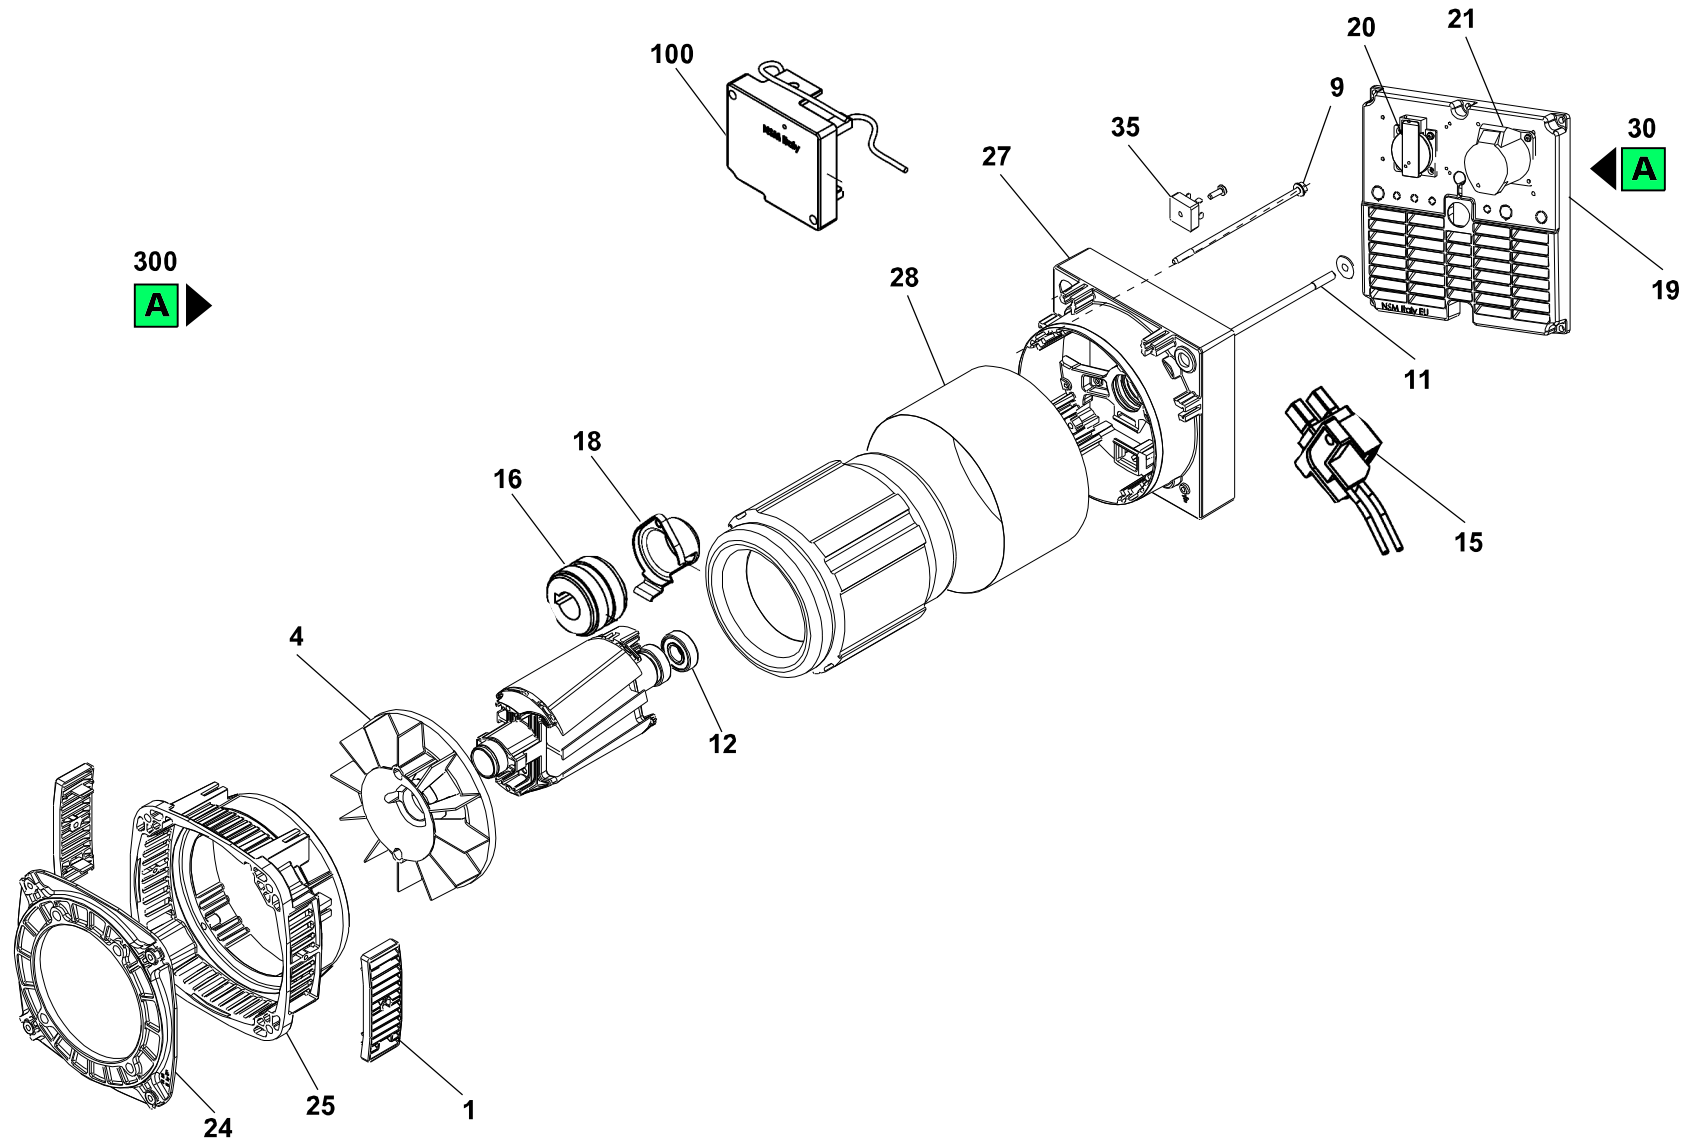

# ES8000+AVR+HVT

Power systems | Generating sets

Valid for machine code: PE612SHI00U

Revision: 0 (11/2015)

Copyright 2016 Pramac Group, All Rights Reserved.

Position	Part Number	Description	Notes
101	VA40020027-9005B	Frame New Es8000 Hvt Painted	-
102	G052116	Cylindric Silent-block Mf-40x45-m10x25-m10-45	-
103	SA10002904	Fuel Tank Petrol/diesel 24 Liters	-
104	VA40020023-9005B	Tank Protection Painted Es8000 Hvt	-
105	G080201	Obsolete Use G080215	-
106	G084801	Grommet Valve #10672	-
107	G052112	Cylindric Silent-block Mf-30x30-m8x15-m8-60	-
108	SA40020909	Tempproof Protection For Tank Es8000 Hvt	-
109	G008752	Label Aluminium "viettel Cambodia" 64x39mm	-
110	SA40020927	El. Panel Es8000 Hvt	-
111	G079125	Fuel Gauge Mod. Kelch	-
112	VA9347-PRAMACB	Lateral Hinge Series S5/8000 Painted	-

Position	Part Number	Description	Notes
4	PAN1VGA10003	Fan	-
12	G10405	Bearing 6203 2rs	-
15	PAN3PSM0408SR	Portaspazzole Completo Kr100/sr100	-
16	PAN7COG040202	Manifold Kr100/sr100	-
18	PAN1GGA10017	Copri Collettore Kr100/sr100	-
19	PAN1GGA100113	Ccuffia Aspiraz.aria Pred.x Se-m-t100 1cee 1 Schukouffia Predisposta Se-m-t100	-
20	G071131	Socket Subassembly, Power Supply	-
21	G071129	Panel Mount Socket 2p+t 230v 32a Ip44 Cee	-
24	PAN3FLA10010	Flangia Accoppiamento J609b C22-25,4 Se100	-
25	PAN3SLA10019	-	-
27	PAN3SLA100164	Scudo Posteriore Kr100/sr100	-
30	PAN00011	Cover Se100/k100 1 Shuko + 1 Cee Mf 32 A +disg. 15 A+disg.25 A	-
35	PANKPD25A02	Ponte Raddrizzatore Monofase 15°-200v	-
100	PAN00005	Avr Kvr 0520	-
300	ANS6000EB0ADBZ	Alternator Kr100g 6/115/230/50/3000 J609b - Cover 1 Schuko - 1 Cee 32a 230v + 2 C. Breaker - Ip23 - Avr - Nsm	-