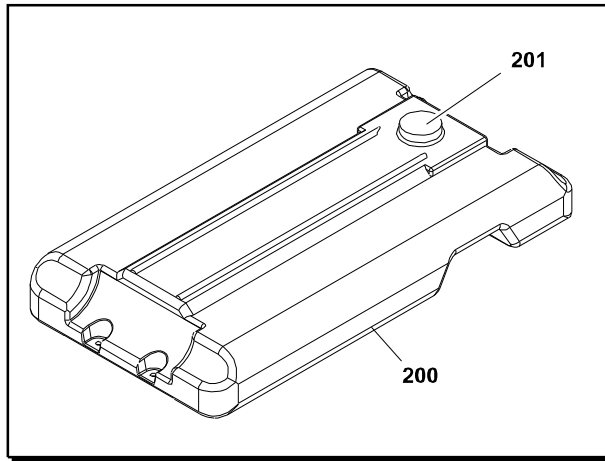

# ES5000-THREEPHASE

Power systems | Generating sets

Valid for machine code: PE532THI000

Revision: 0 (11/2010)

Copyright 2016 Pramac Group, All Rights Reserved.

Position	Part Number	Description	Notes
100	▲ VA40020022-9005B	Telaio Es 5/8000 Verniciato	Valid for products manufactured from 18/09/2014
	▲ VA40020016-9005B	Complete Frame Painted Es 5-7-8000	Valid for products manufactured from 05/06/2012 to 18/09/2014
	▲ VA40020003-9005O	Complete Frame Es 5/7/8000 *hhpi Painted	Valid for products manufactured until 05/06/2012
101	G052112	Cylindric Silent-block Mf-30x30-m8x15-m8-60	-
102	G052116	Cylindric Silent-block Mf-40x45-m10x25-m10-45	-
103	VA40020702-PRAMACB	Side Cover Es 5-7-8000 Painted	-
200	G51398	Fuel Tank 11 Liters	-
201	▲ G080201	Obsolete Use G080215	
	▲ G080215	Fuel Cap Without Key - Vent Holes On Top	