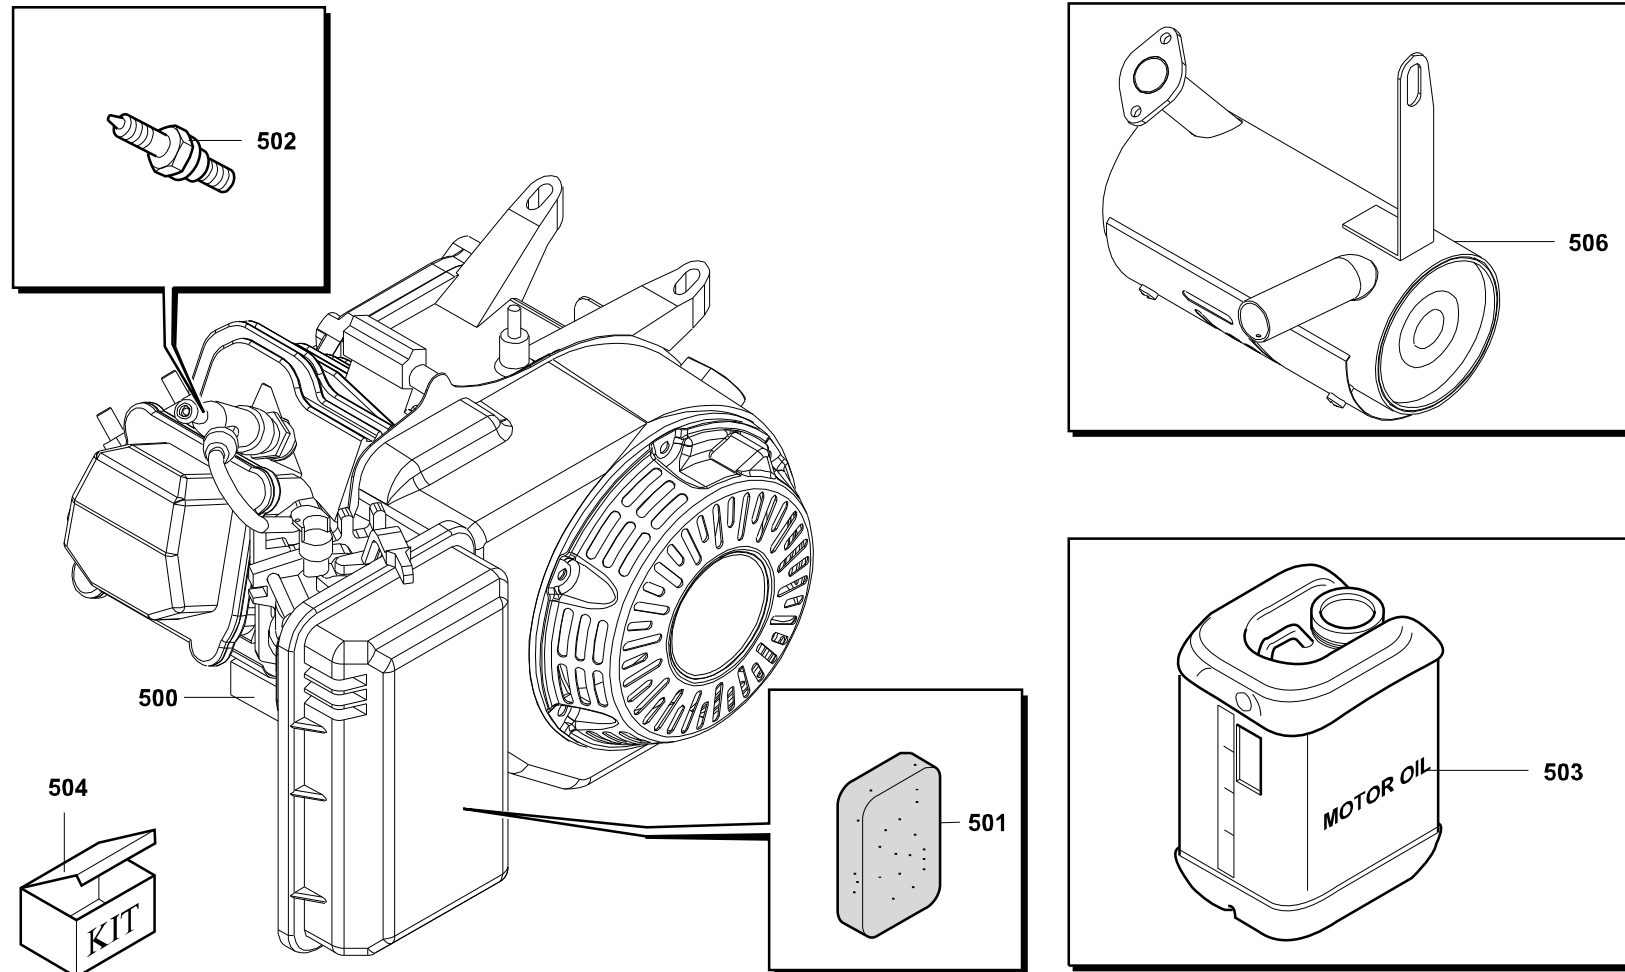

Position	Part Number	Description	Notes
500	▲ EHA90BB22X	Engine Honda Gx270rt2 Vpx5 Air_3000_mech_j609b-_handstart__ver/sp:	Valid for products manufactured from 07/03/2011
	▲ EHA90BB22Y	Engine Honda Gx270 Vpx5 Air_3000_mech_j609b-_handstart__ver/sp:	Valid for products manufactured until 07/03/2011
501	PEH17211-899-000	Air Filter Element	-
502	PEH98079-56846	Spark Plug Bpr6es	-
503	P3KI00299	Kit Pramac Power	-
504	P3KI00008	Maintenance Kit S5000-es5000	-
506	▲ SA40016900	Muffler Engine Gx270	Valid for products with serial numbers from PWR0037991
	▲ G92080	Muffler Gx 270	Valid for products with serial numbers until PWR0037991