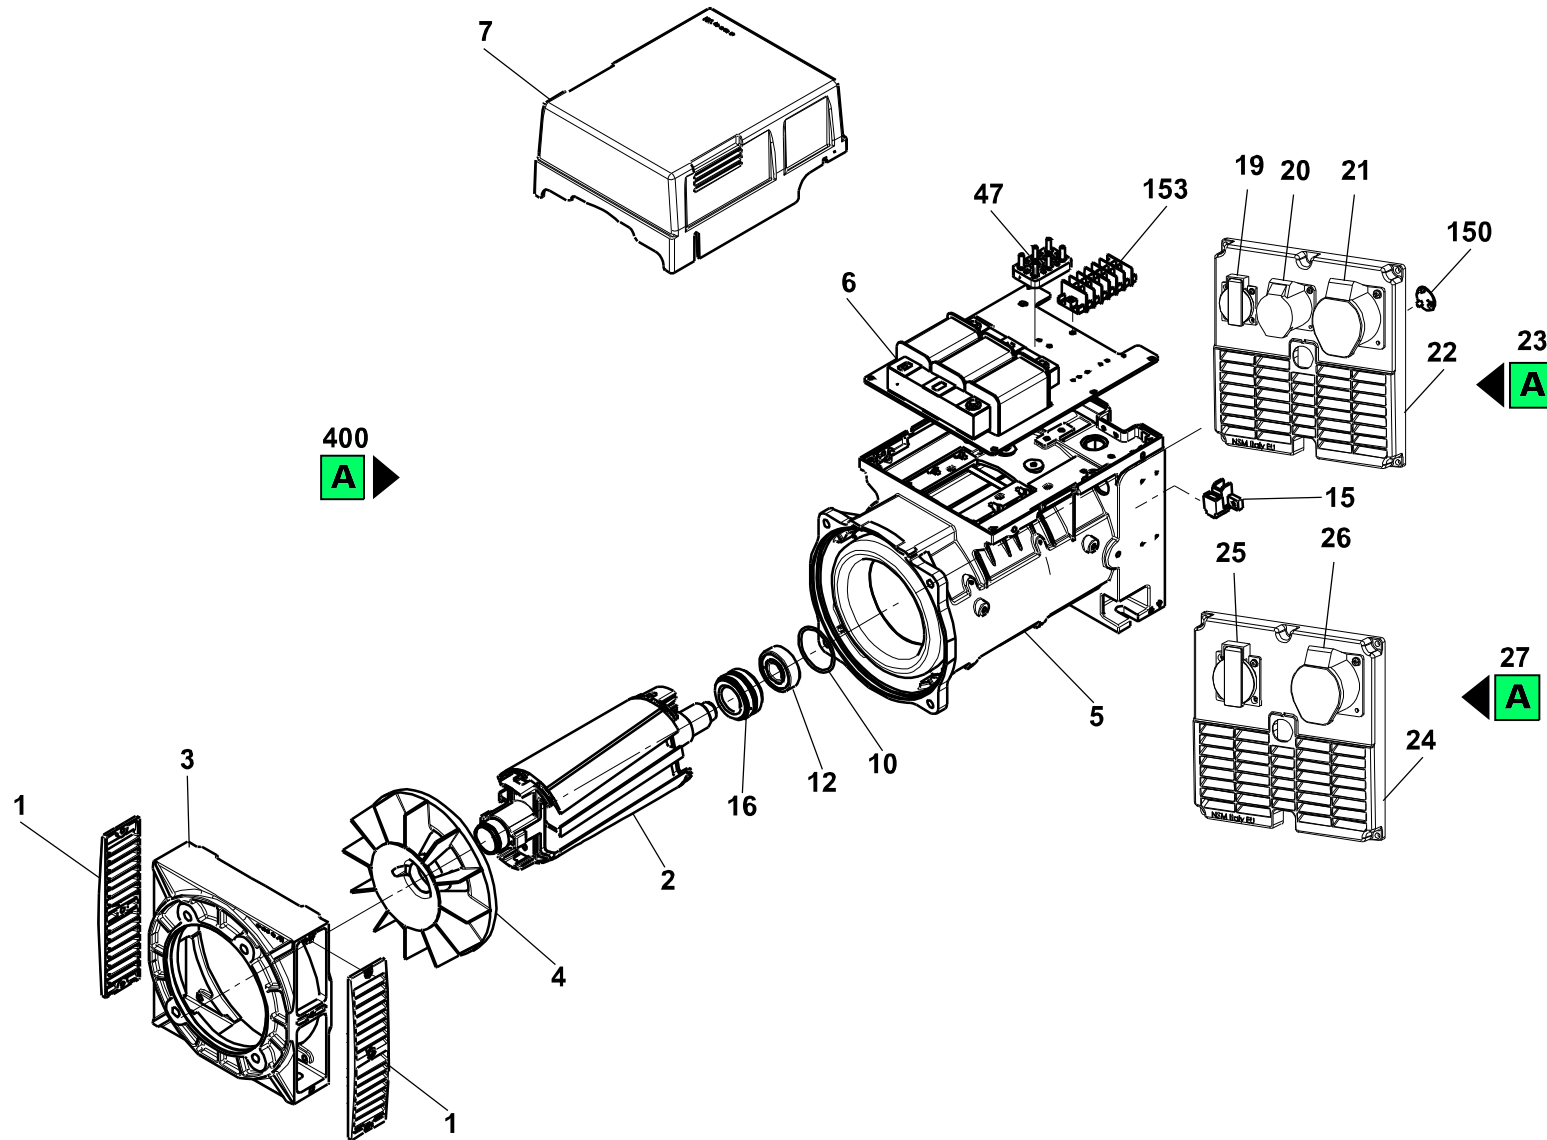

# ES5000-THREEPHASE

Power systems | Generating sets

Valid for machine code: PE532THI000

Revision: 0 (11/2010)

Copyright 2016 Pramac Group, All Rights Reserved.

Position	Part Number	Description	Notes
100	▲ VA40020022-9005B	Telaio Es 5/8000 Verniciato	Valid for products manufactured from 18/09/2014
	▲ VA40020016-9005B	Complete Frame Painted Es 5-7-8000	Valid for products manufactured from 05/06/2012 to 18/09/2014
	▲ VA40020003-9005O	Complete Frame Es 5/7/8000 *hhpi Painted	Valid for products manufactured until 05/06/2012
101	G052112	Cylindric Silent-block Mf-30x30-m8x15-m8-60	-
102	G052116	Cylindric Silent-block Mf-40x45-m10x25-m10-45	-
103	VA40020702-PRAMACB	Side Cover Es 5-7-8000 Painted	-
200	G51398	Fuel Tank 11 Liters	-
201	▲ G080201	Obsolete Use G080215	
	▲ G080215	Fuel Cap Without Key - Vent Holes On Top	