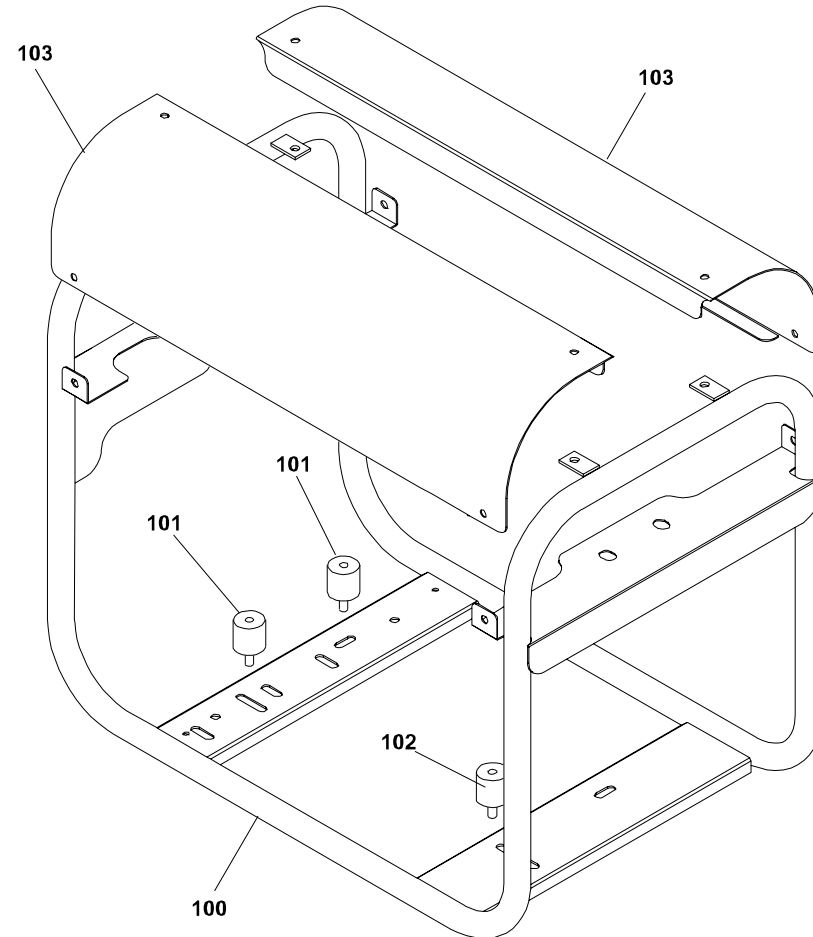

# ES5000-THREEPHASE

Power systems | Generating sets

Valid for machine code: PE532THI000

Revision: 0 (11/2010)

Copyright 2016 Pramac Group, All Rights Reserved.

Position	Part Number	Description	Notes
100	▲ VA40020022-9005B	Telaio Es 5/8000 Verniciato	Valid for products manufactured from 18/09/2014
	▲ VA40020016-9005B	Complete Frame Painted Es 5-7-8000	Valid for products manufactured from 05/06/2012 to 18/09/2014
	▲ VA40020003-9005O	Complete Frame Es 5/7/8000 *hhpi Painted	Valid for products manufactured until 05/06/2012
101	G052112	Cylindric Silent-block Mf-30x30-m8x15-m8-60	-
102	G052116	Cylindric Silent-block Mf-40x45-m10x25-m10-45	-
103	VA40020702-PRAMACB	Side Cover Es 5-7-8000 Painted	-
200	G51398	Fuel Tank 11 Liters	-
201	▲ G080201	Obsolete Use G080215	
	▲ G080215	Fuel Cap Without Key - Vent Holes On Top	