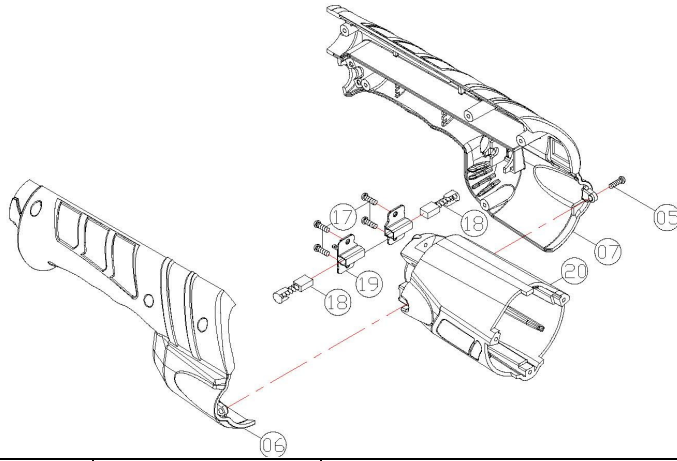

Specific spare parts for old version of 955 230V, 915 110V & 915-S 230V

Code	Pos.	Description	Qty/machine
8394010511	5	Screw M4x16	1
8394010611	6	Right handle cover	1
8394010711	7	Left handle cover	1
8394011711	17	Screw M4x10	4
8394021811	18	Carbon brush kit (2 pcs)	2
8394011911	19	Carbon brush holder	2
8394012011	20	Motor housing	1