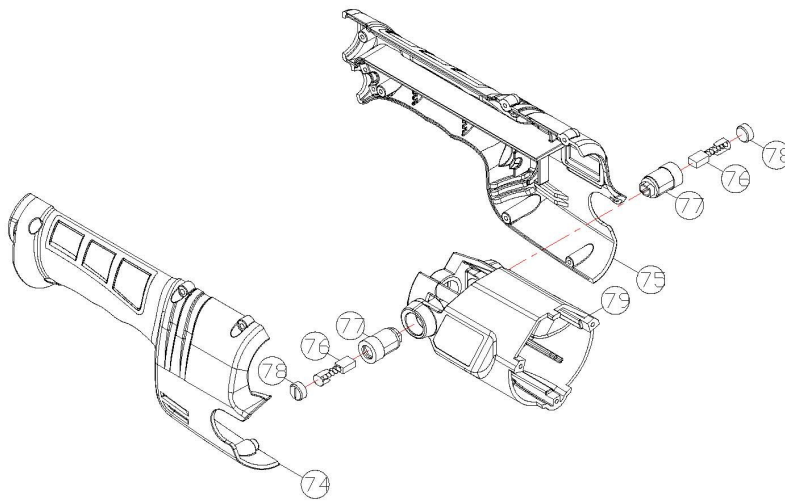

Specific spare parts for new version of 955 230V (from serial no 4300001)

Code	Pos.	Description	Qty/machine
8394017411	74	Right handle cover	1
8394017511	75	Left handle cover	1
8394027611	Carbon brush & cap kit		
	76	Carbon brush (2 pcs)	2
	78	Brush cap	1
8394017711	77	Carbon brush holder	2
8394017911	79	Motor housing	1