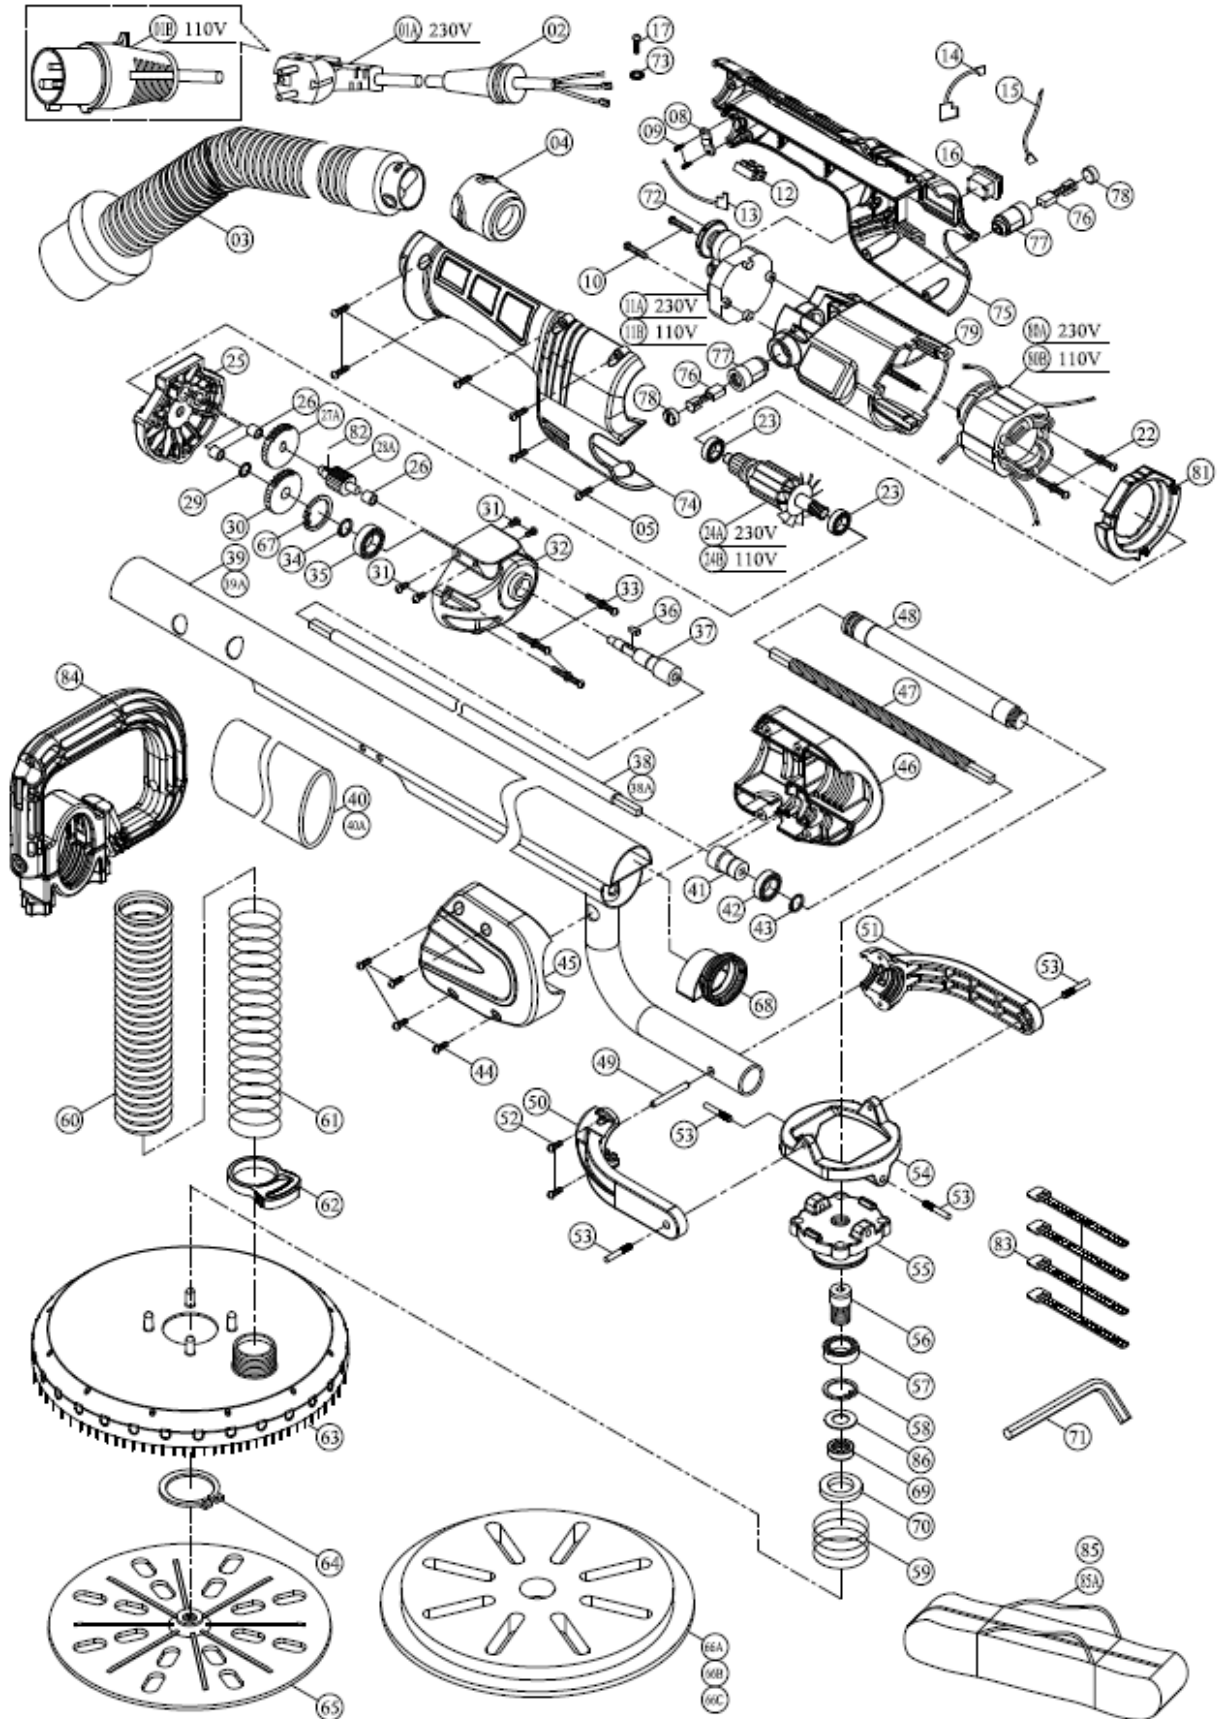

Exploded view for MIRO 955 & 955-S

Updated 03.06.2014

Shared spare parts for old version of 955 230V, 915 110V & 915-S 230V
and new version of 955 230V

Code	Pos.	Description	Qty/machine
8394020111	Power Supply Cable 230V Kit		
	1	Power supply cable 230 V VDE 1,0 x 3C x 4 M	1
	2	Cord armor	1
8394110111	Power Supply Cable 110V Kit		
	1-1	POWER SUPPLY CABLE 230 V VDE 1,0 x 3C x 4 M	1
	2	Cord armor	1
8394010311	3	Vacuum hose 4 M	1
8394020311	3-1	Vacuum hose connector kit	1
	3-2		
8394010411	4	Female bayonet swivel connector	1
8394020911	Cable Clip Kit		
	8	Cable clip	1
	9	Screw M4x14	2
8394011011	10	Screw M4x25	2
8394011111	11	Speed control unit 230 V	1
8394111111	11-1	Speed control unit 110 V	1
8394011211	12	Wire connector	2
8394011311	13	Wire leader	1
8394011411	14	Wire leader	1
8394011511	15	Wire leader	1
8394021611	16	Motor switch kit (smaller + bigger)	1+1
8394011711	17	Screw M4x8	1
8394012111	21	Stator 230 V	1
8394112111	21-1	Stator 110 V	1
8394012211	22	Stator screw M4x50	2
8394012311	23	Ball bearing 608 2RU	2
8394012411	24	Armature 230 V	1
8394112411	24-1	Armature 110 V	1
8394023211	Gear Box Assembly		
	25	Gear plate	1
	26	Bushing 6x10x8	3
	27	Intermediate gear 0,6x44T	1
	28	Intermediate gear pinion 0,8x11T	1
	29	Internal circlip S-8	1
	30	Output gear M0,8x41T	1
8394013111	31	Screw M5x10	4
8394023211	Gear Box Assembly		
	32	Gear case	1
8394013311	33	Screw w/washer M4x30	3
8394023211	Gear Box Assembly		
	34	Internal circlip S-10	1
	35	Ball bearing 6200-2RU	1
	36	Woodruff key 3x3x8	1
	37	Spindle	1
8394003811	38	First drive shaft 254 mm 955-S	1
8394013811	38 A	First drive shaft 704 mm 955	1
8394003911	39	Extension column 577,3 mm 955-S	1
8394013911	39 A	Extension column 1027,3 mm 955	1
8394004011	40	Foam handle grip 955-S	1
8394014011	40 A	Foam handle grip	1