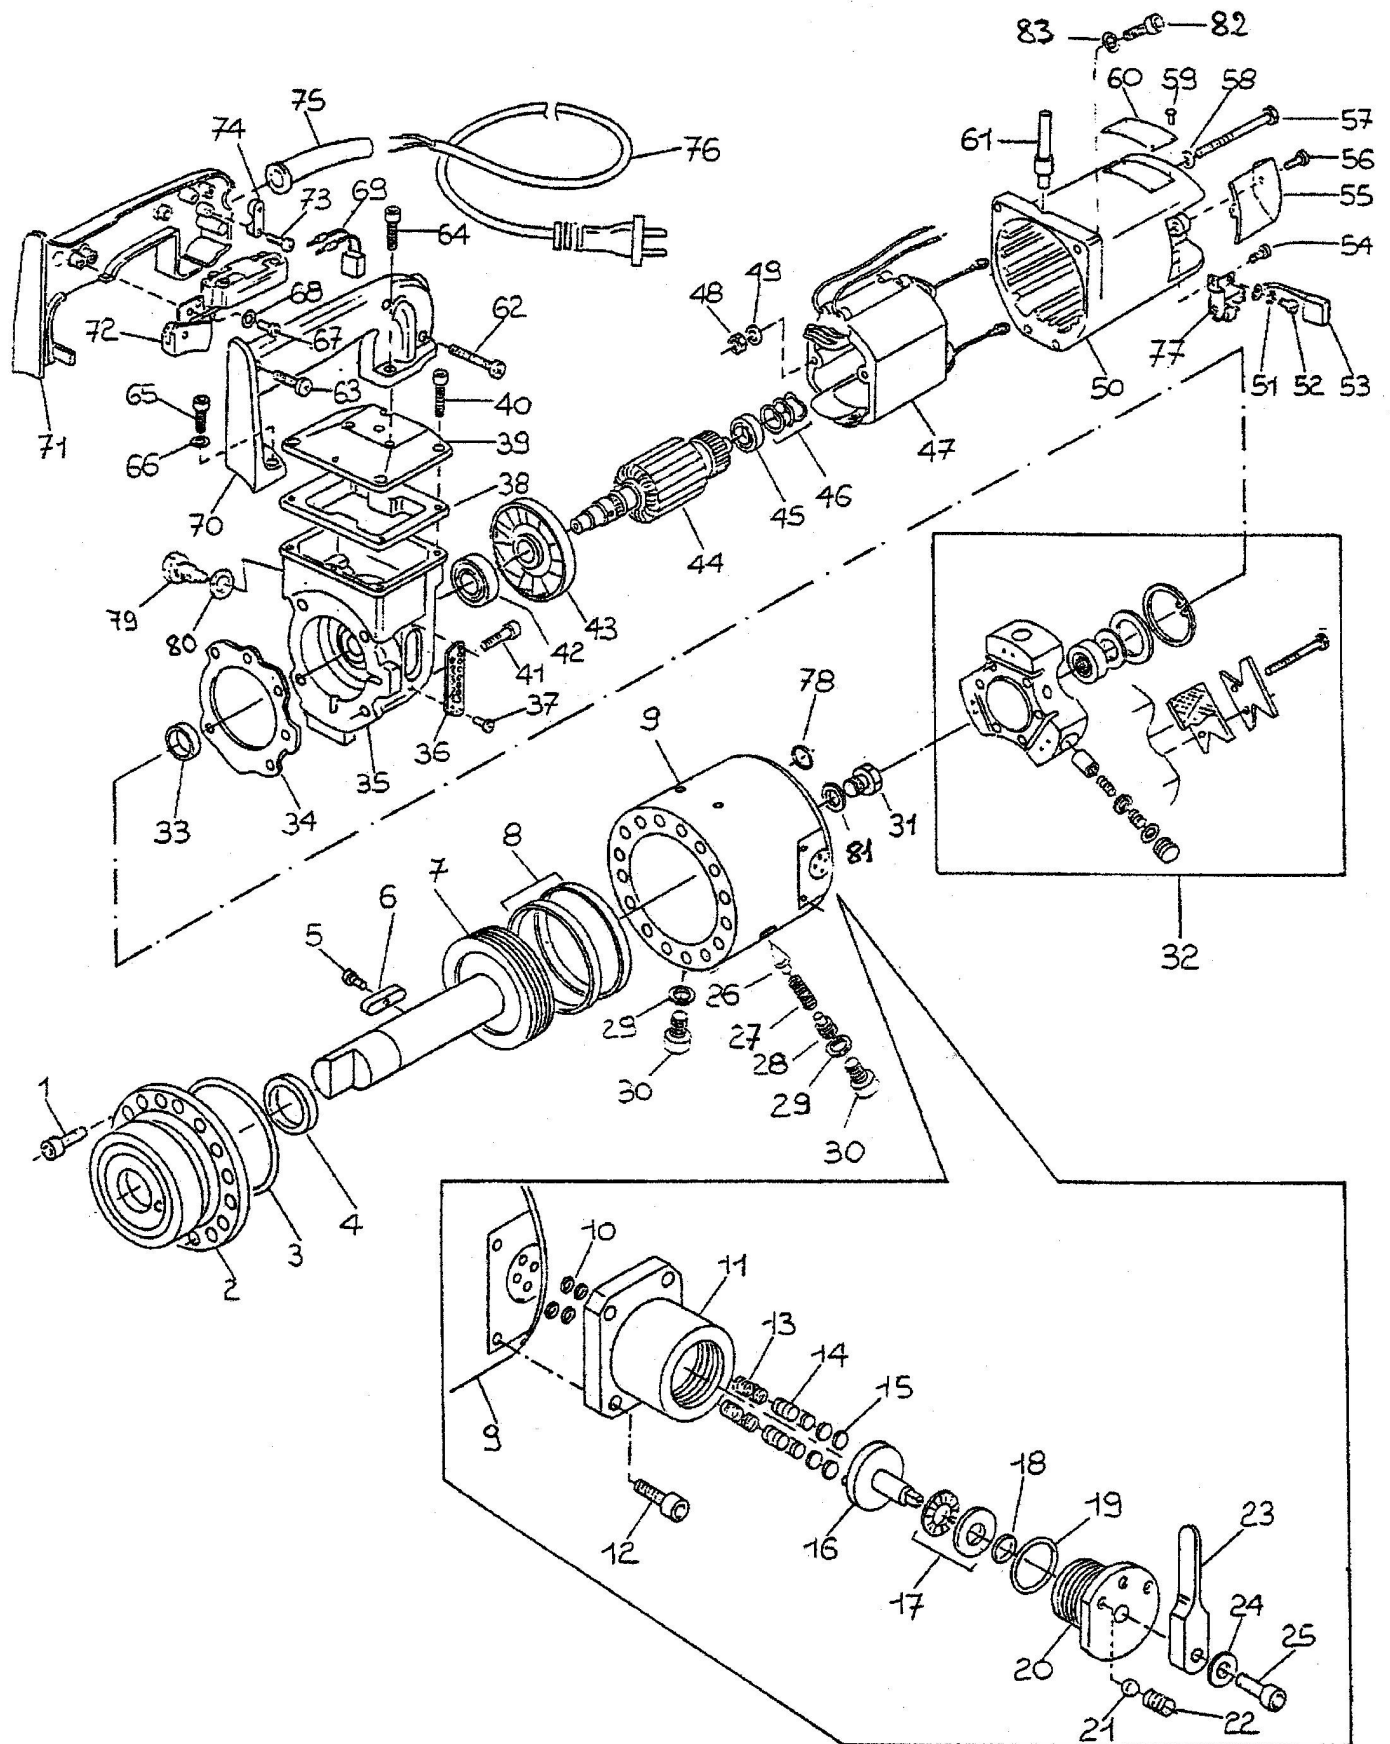

MU26DE Code 1.50.149

MACHINE BODY FOR INTERCHANGEABLE HEAD EQUIPPED WITH ELECTRIC MOTOR

MU26DE

POS.	CODE	DESCRIPTION	Q.TY
1	160111	Screw	16
2	110155	Head carrying flange	1
3	130058	Gasket	1
4	160107	Gasket	1
5	160107	Screw	1
6	160001	Tongue	1
7	110147	Piston	1
8	130186	Gasket	1
9	110637	Cylinder body	1
10	130102	O rings	4
11	110638	Valve body	1
12	160123	Screw	4
13	110037	Spring	4
14	110202	Valve pistons	4
15	130101	O ring	4
16	110203	Distributor	1
17	160016	Bearing	1
18	160095	Gasket	1
19	130027	O ring	1
20	110639	Valve ring	1
21	160044	Sphere	1
22	110038	Spring	1
23	110640	Lever	1
24	110641	Washer with seat	1
25	160141	Screw	1
26	110031	Shutter	1
27	110036	Spring	1
28	110030	Adjustment screw	1
29	160326	Copper washer	2
30	110207	Acc. cap	2
31	110381	1/4 Cap	1
32	150511	Pump (complete)	1
33	160014	Oil seal	1
34	130014	Tank gasket	1
35	110273	Oil tank central body	1
36	130007	Air intake protection	2
37	160124	Screw	4
38	130145	Rubber membrane	1
39	110274	Aluminium cover	1
40	160123	Screw	6
41	160101	Screw	4
42	160013	Bearing	1
43	130004	Fan	1